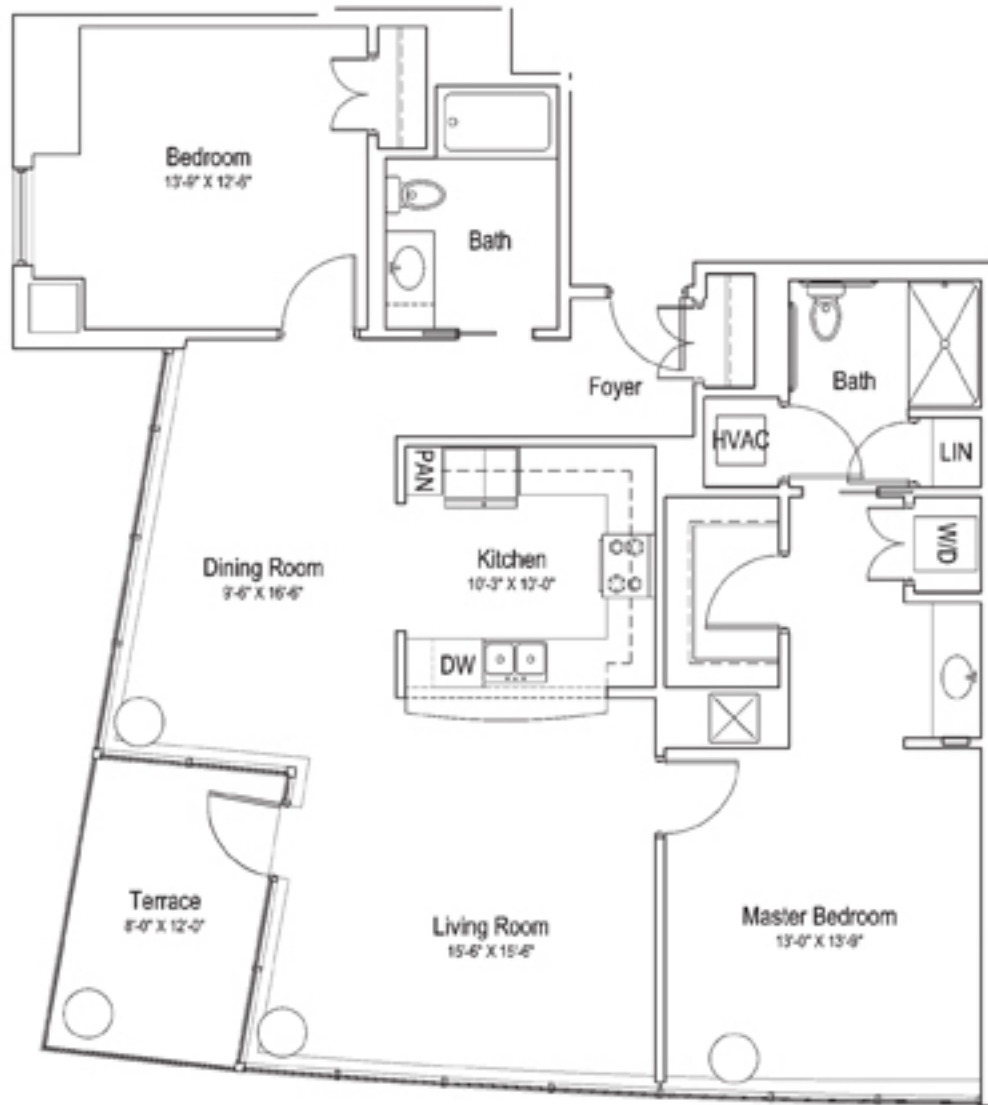

Berkshire

2 Bedrooms and 2 Bathrooms
1,325 Square Feet
Floors 2 - 16

Square footages and room dimensions are preliminary and approximate and may be subject to change.