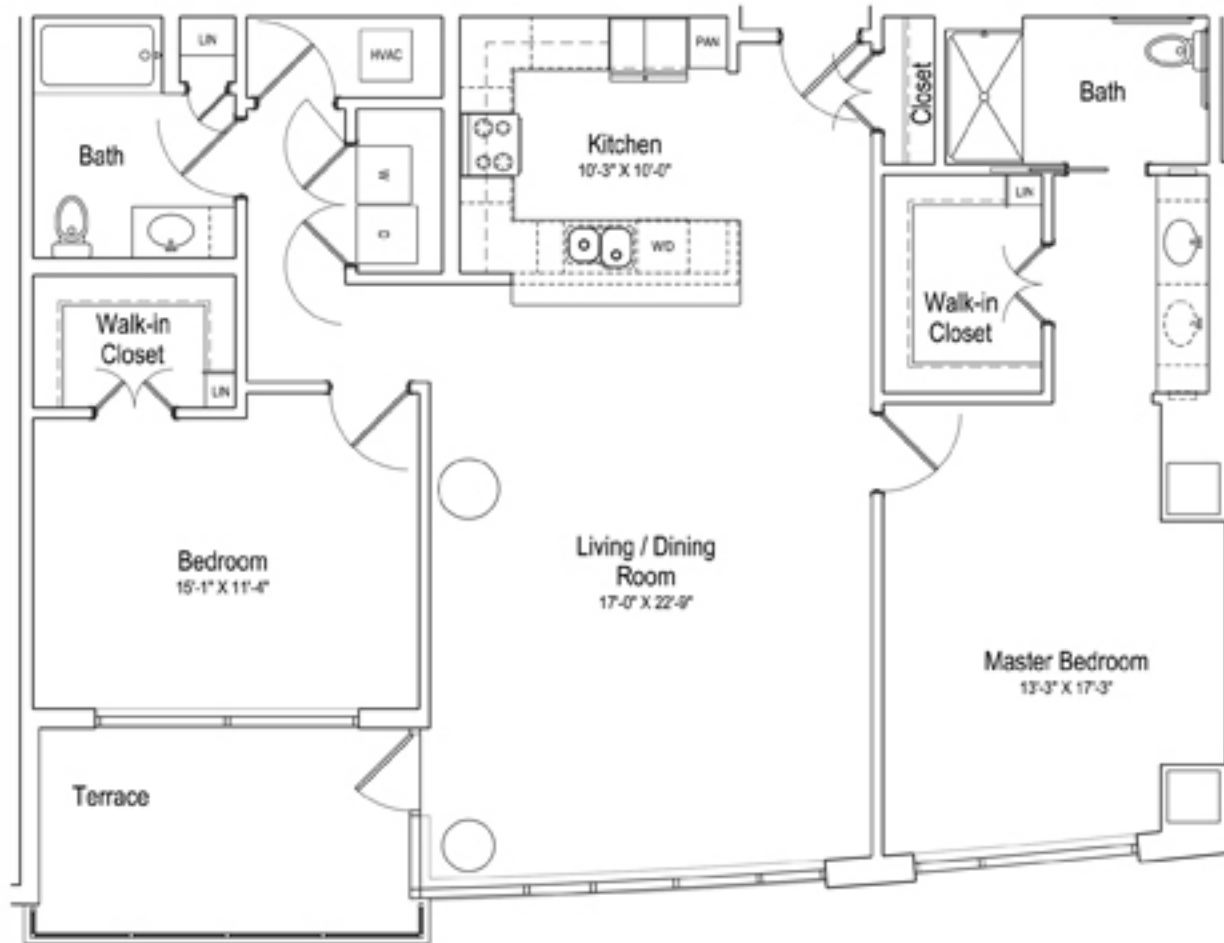

# Cambridge

2 Bedrooms and 2 Bathrooms  
1,450 Square Feet  
Floors 2 - 16

Square footages and room dimensions are preliminary and approximate and may be subject to change.