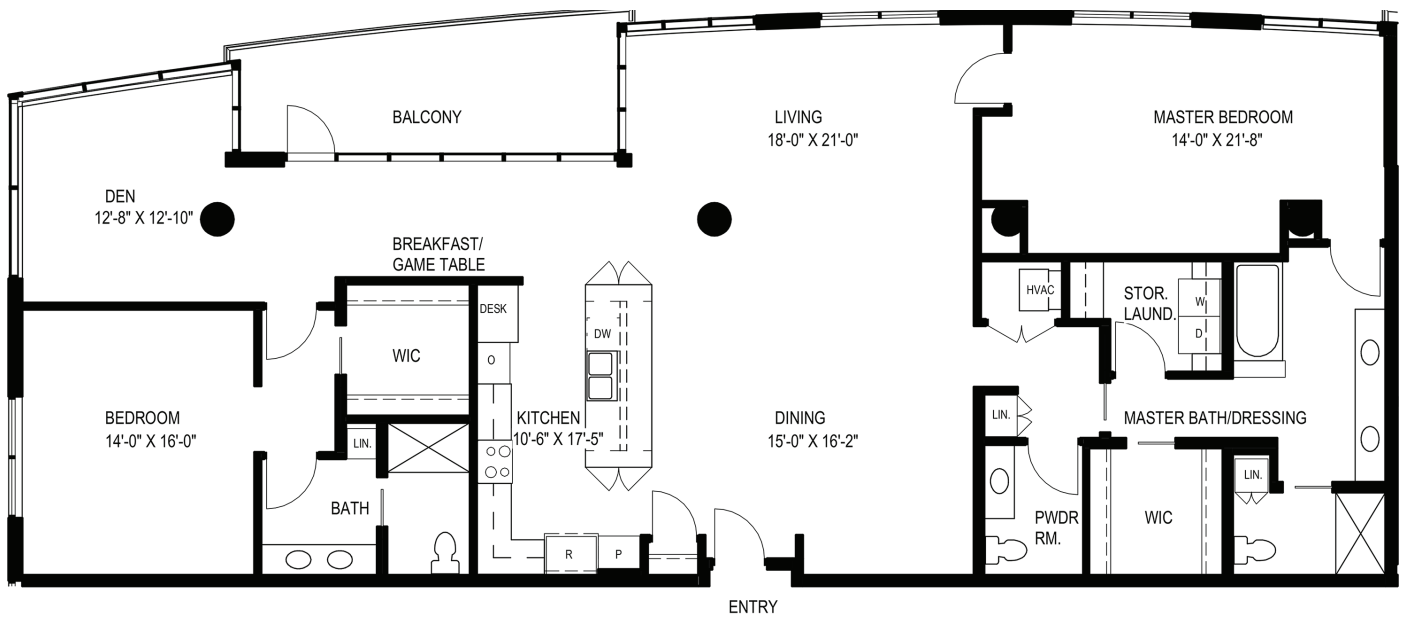

Aberdeen

North Tower Signature Apartment 2,515 square feet* 2 Bedrooms, Den and 2-1/2 Bathrooms

Located on Floor 22

* Not to Scale