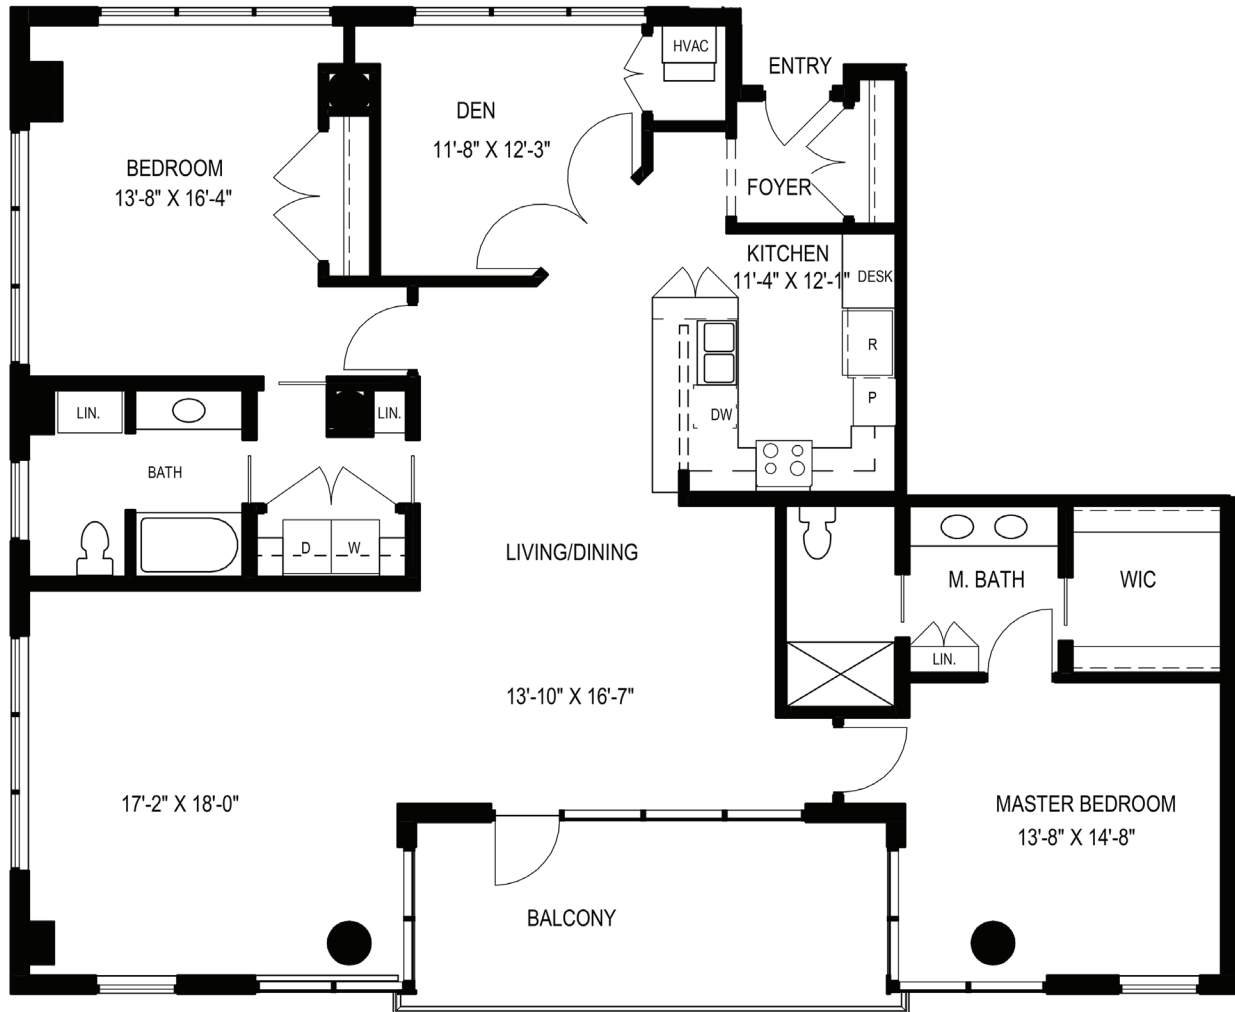

Barrington

North Tower Signature Apartment 1,920 square feet* 2 Bedrooms, Den and 2 Bathrooms

Located on Floor 22

* Not to Scale