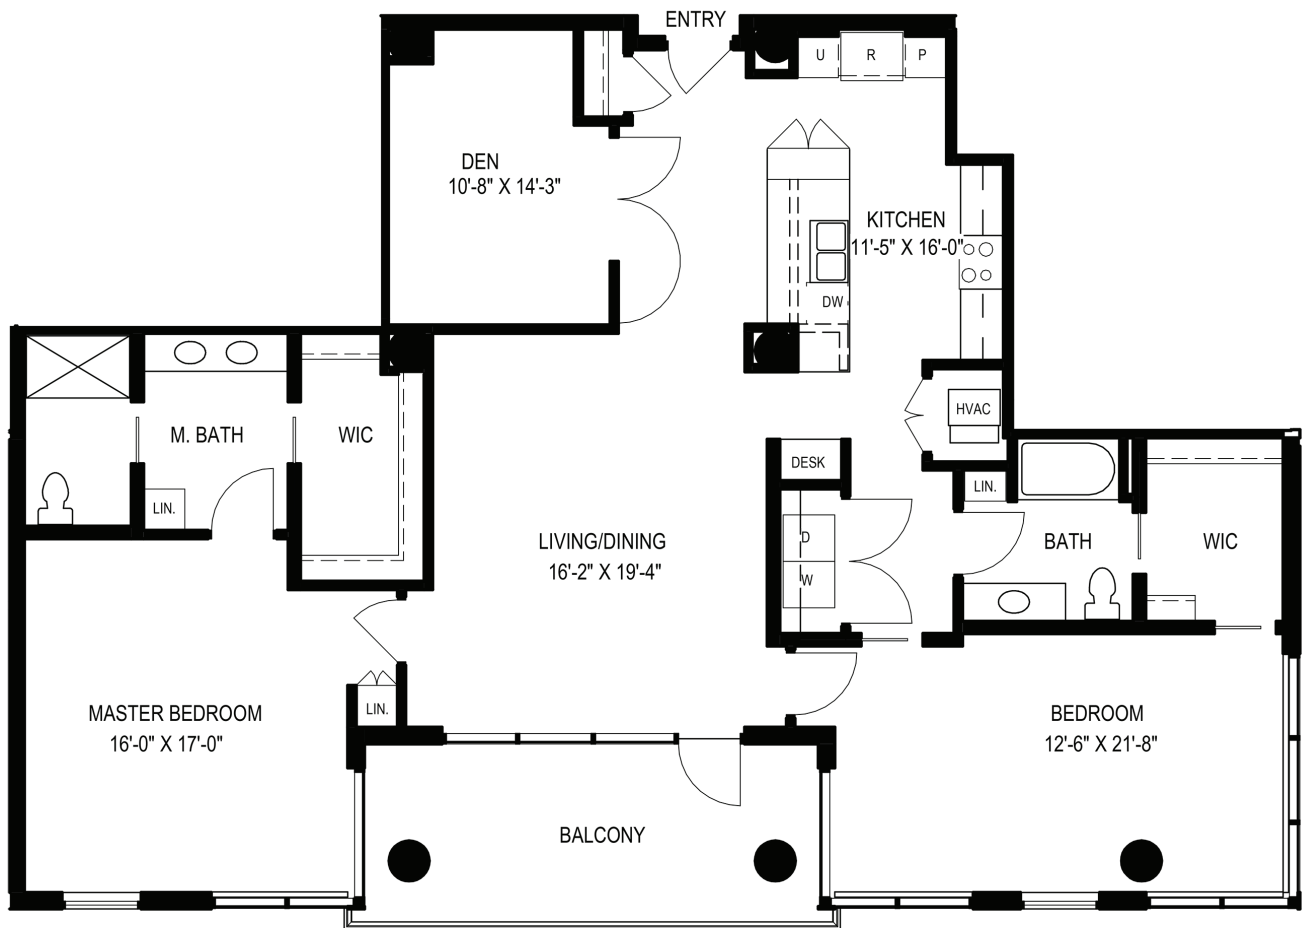

Bridgewater

North Tower Signature Apartment 1,830 square feet* 2 Bedrooms, Den and 2 Bathrooms

Located on Floor 22

* Not to Scale