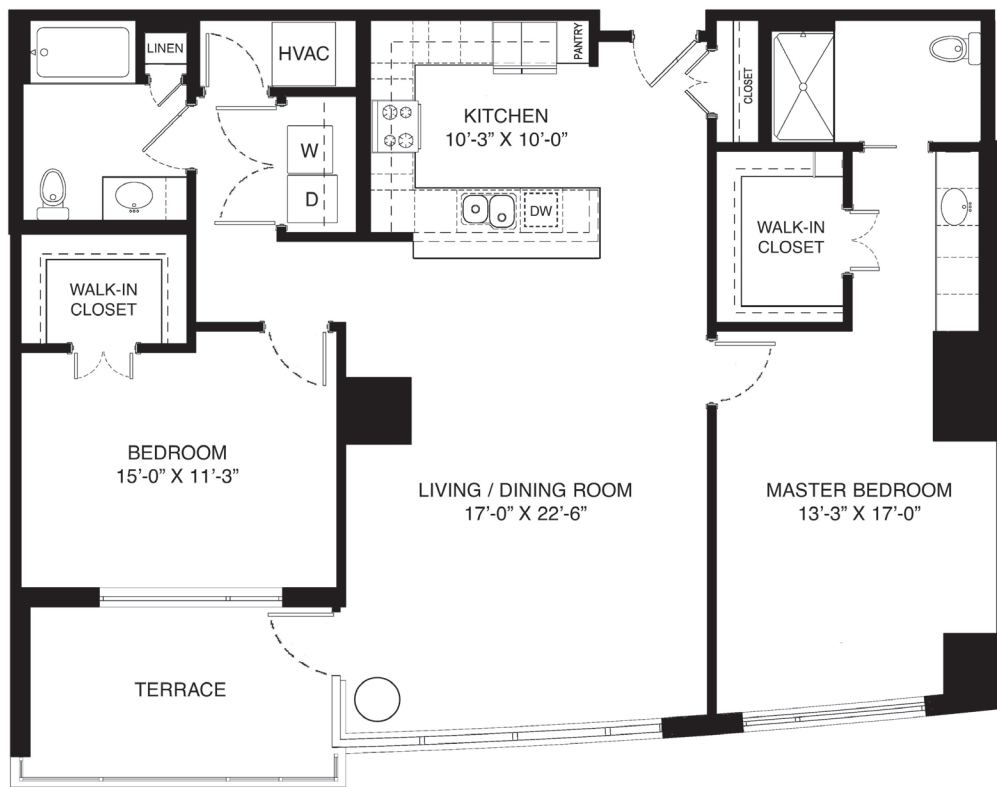

Cambridge

South Tower
1450 square feet*
2 Bedrooms and 2 Bathrooms

Located on:
Floors 3, 5, 7, 8, 10, 11 and 14-16

* Not to Scale