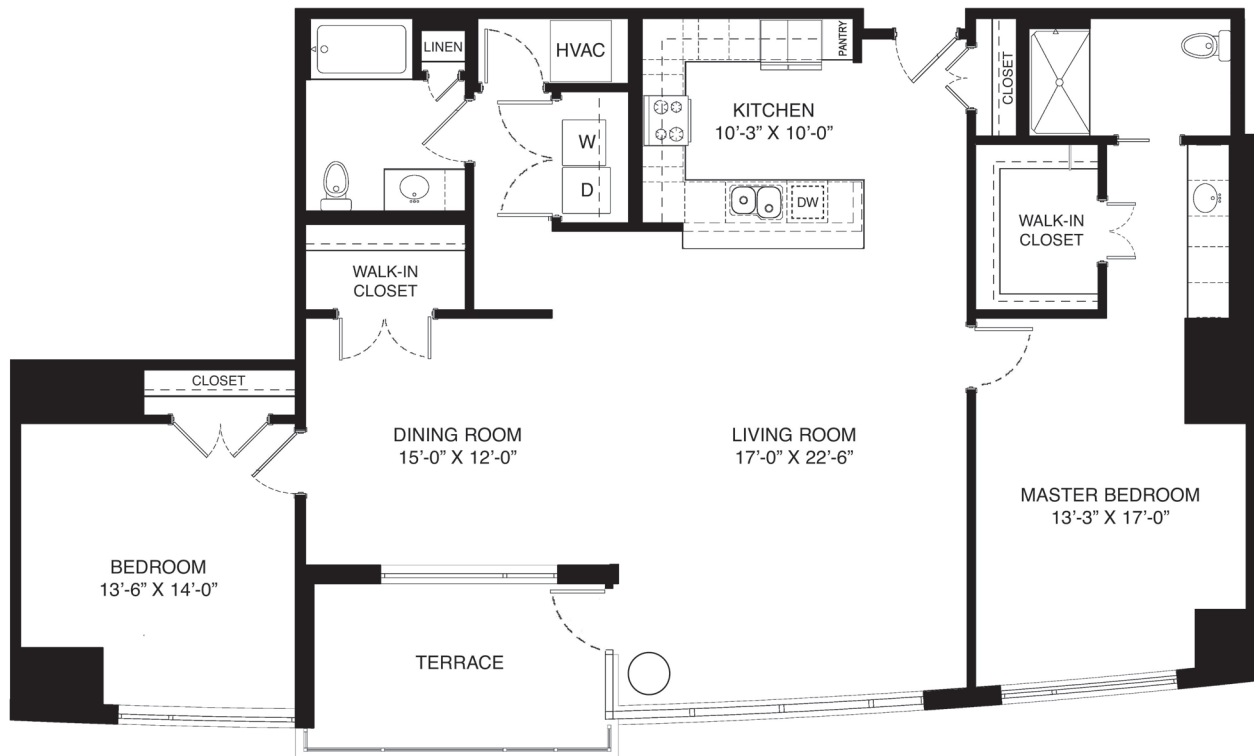

Constable

South Tower
1675 square feet*
2 Bedrooms plus Dining Room and 2 Bathrooms

Located on:
Floor 12

* Not to Scale