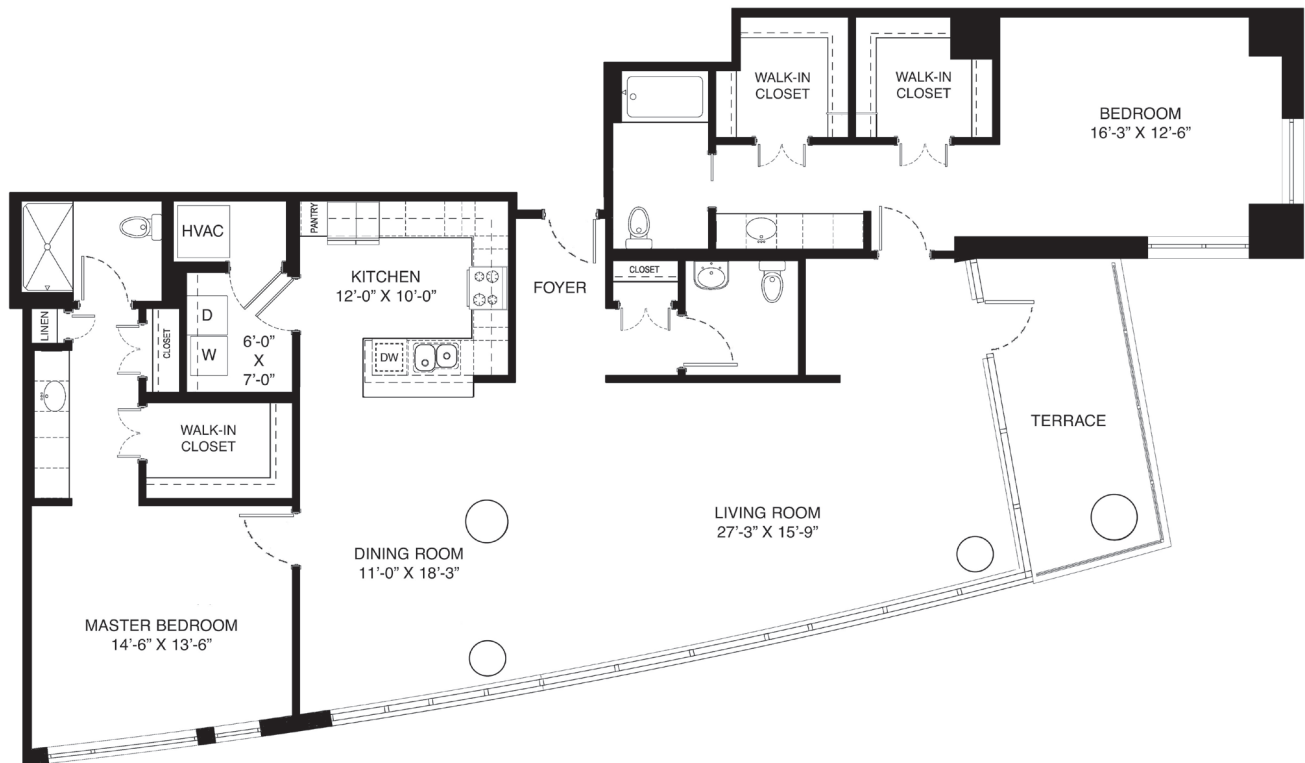

Easthampton

South Tower
1945 square feet
2 Bedrooms and 2-1/2 Bathrooms

Located on:
Floors 7-8, 10-19

* Not to Scale