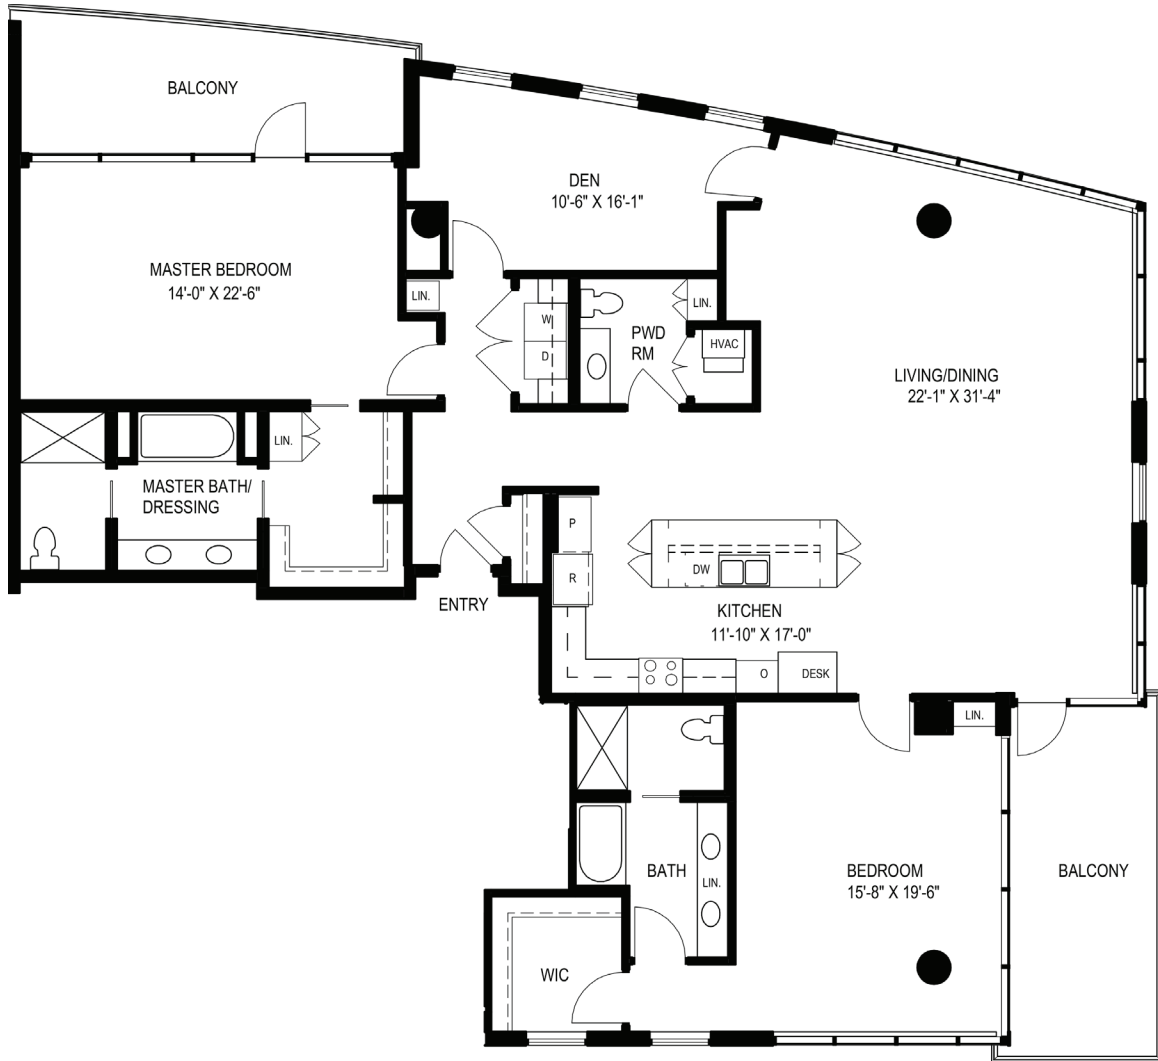

North Tower Signature Apartment
2,490 square feet*
2 Bedrooms, Den and 2-1/2 Bathrooms

Located on Floor 22

* Not to Scale