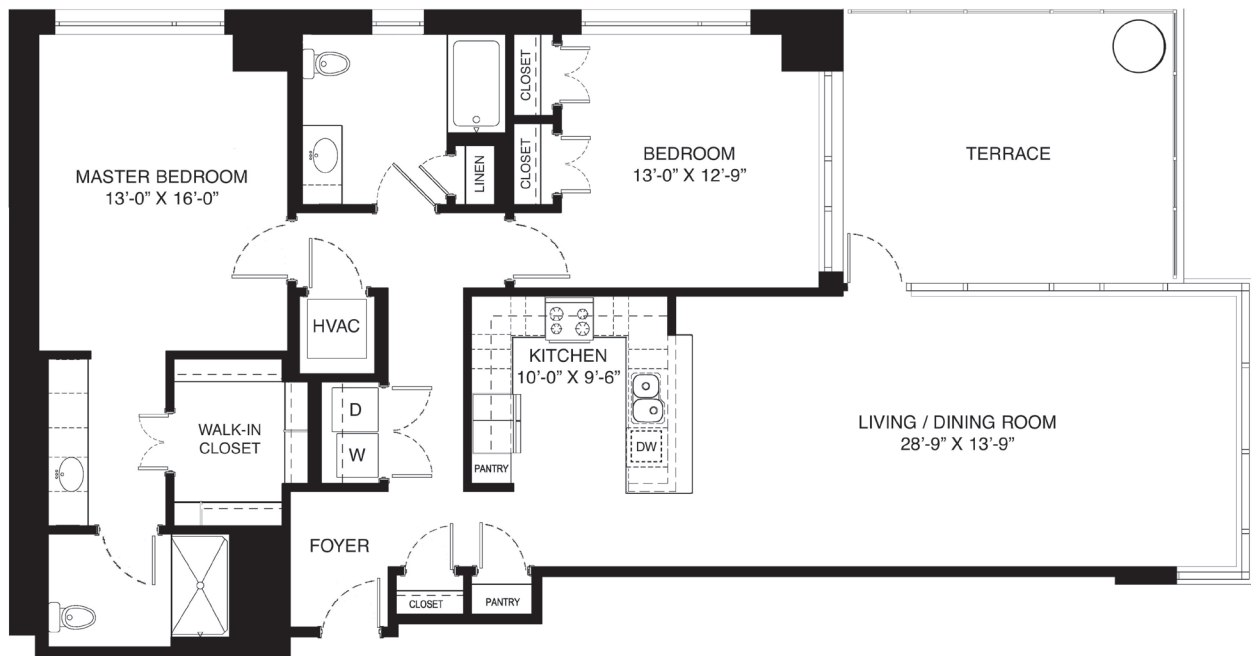

## South Tower 1465 square feet\* 2 Bedrooms and 2 Bathrooms

Located on:  
Floors 3-6

\* Not to Scale