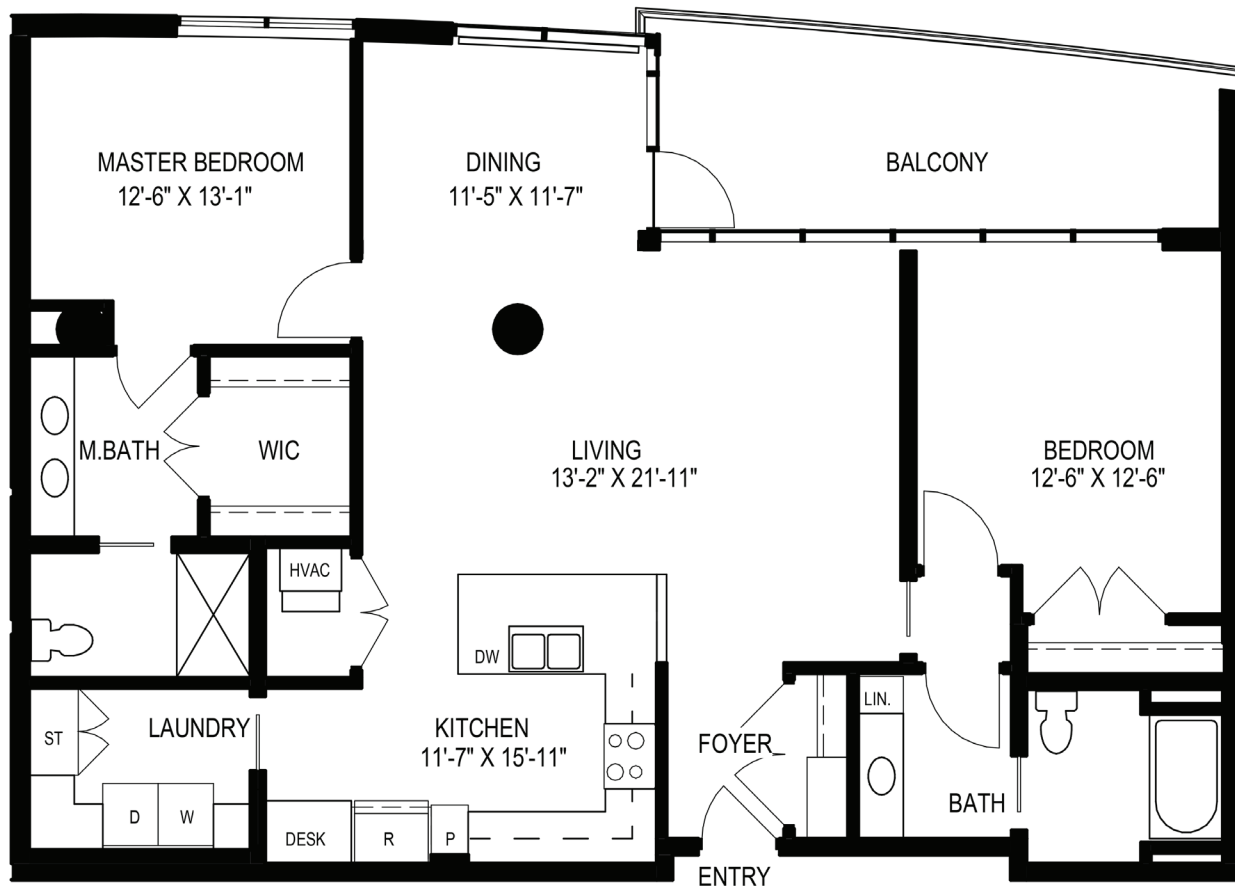

Johnstone

North Tower Apartment 1,455 square feet* 2 Bedrooms Plus and 2 Bathrooms

* Not to Scale