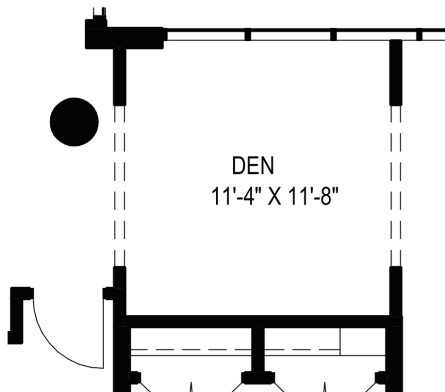

North Tower Apartment
1,665 square feet*
2 Bedrooms Plus and 2 Bathrooms

Located on Floors 7-21

* Not to Scale