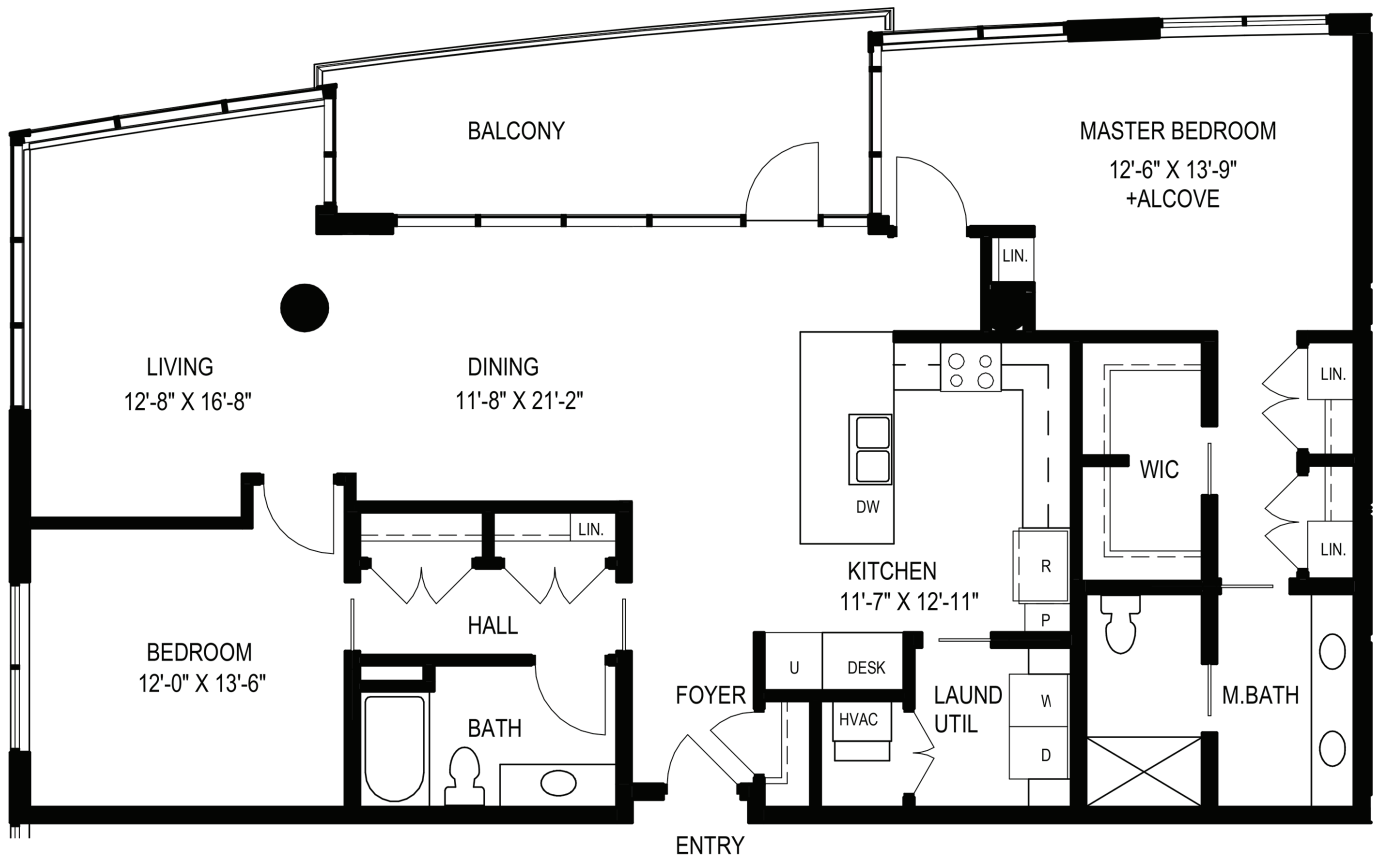

North Tower Apartment
1,665 square feet*
2 Bedrooms Plus and 2 Bathrooms

Located on Floors 7-21

* Not to Scale