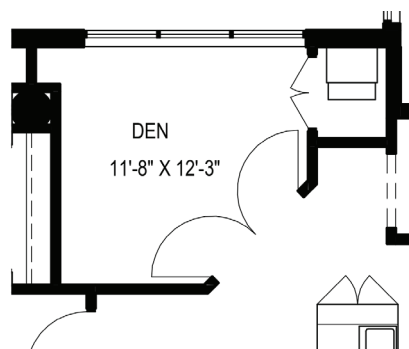

Lancaster

North Tower Apartment 1,920 square feet* 2 Bedrooms Plus and 2 Bathrooms

* Not to Scale