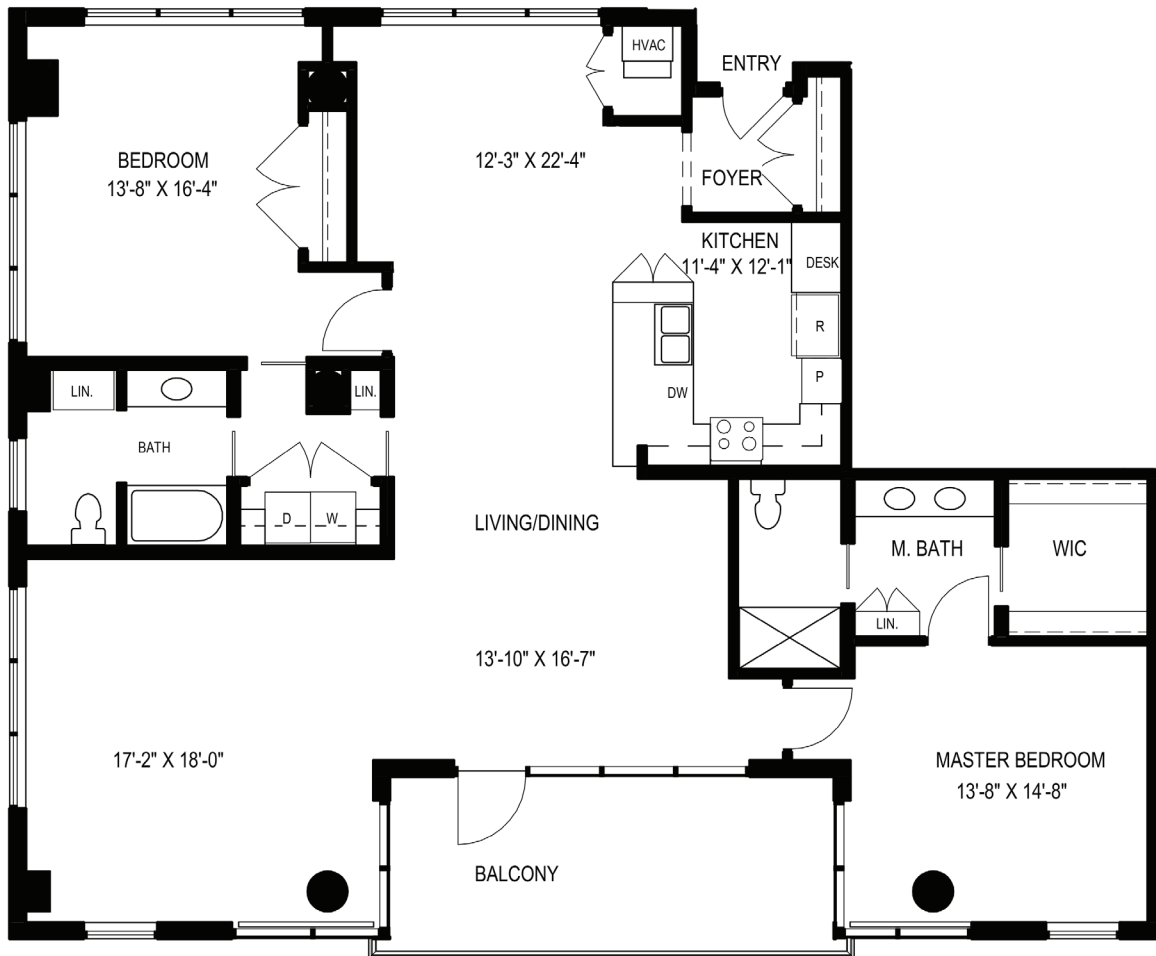

Lancaster

North Tower Apartment 1,920 square feet* 2 Bedrooms Plus and 2 Bathrooms

* Not to Scale