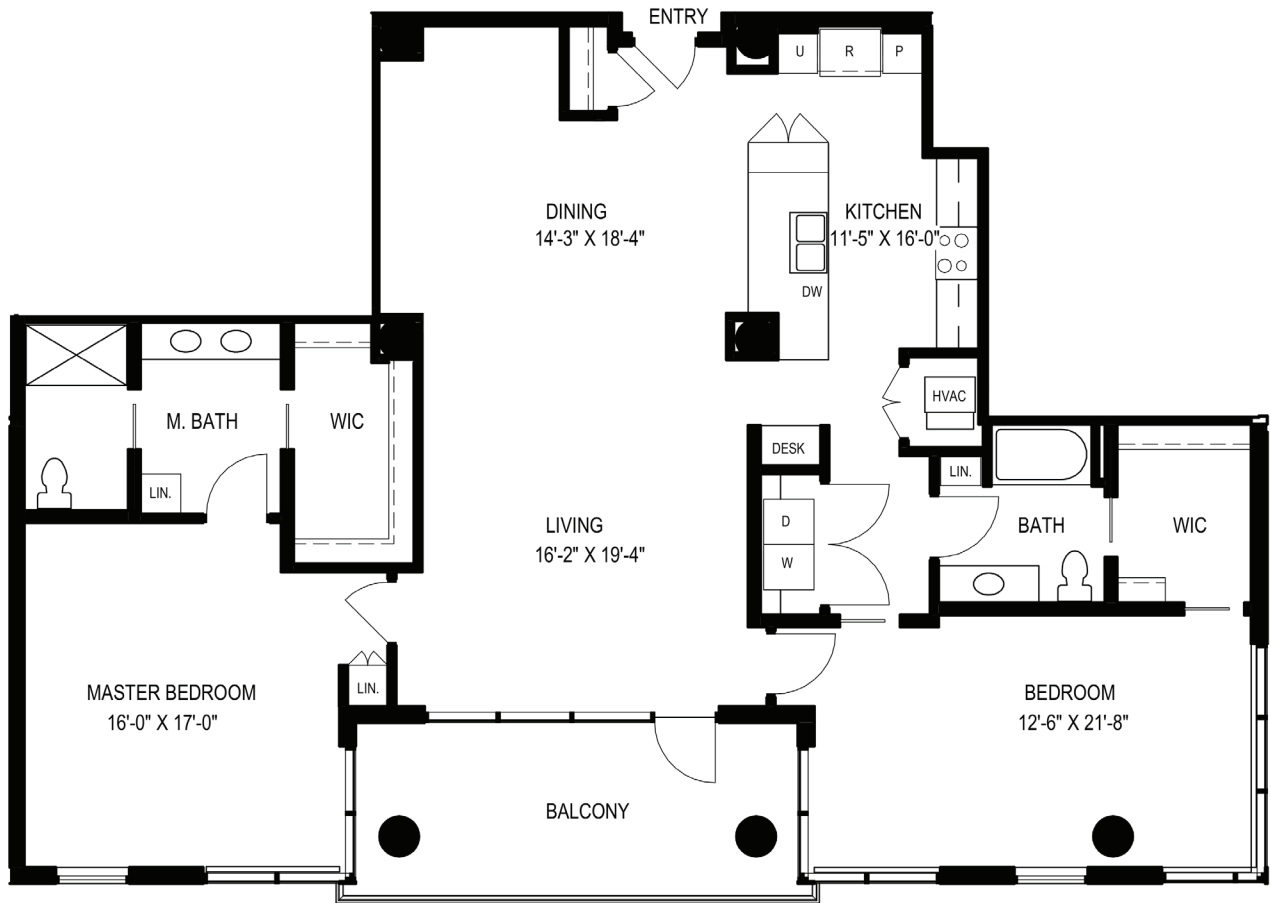

Middleton

North Tower Apartment 1,830 square feet* 2 Bedrooms Plus and 2 Bathrooms

Located on Floors 7-21

* Not to Scale