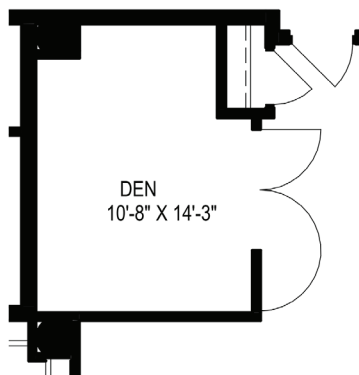

Middleton

North Tower Apartment 1,830 square feet* 2 Bedrooms Plus and 2 Bathrooms

Located on Floors 7-21

* Not to Scale