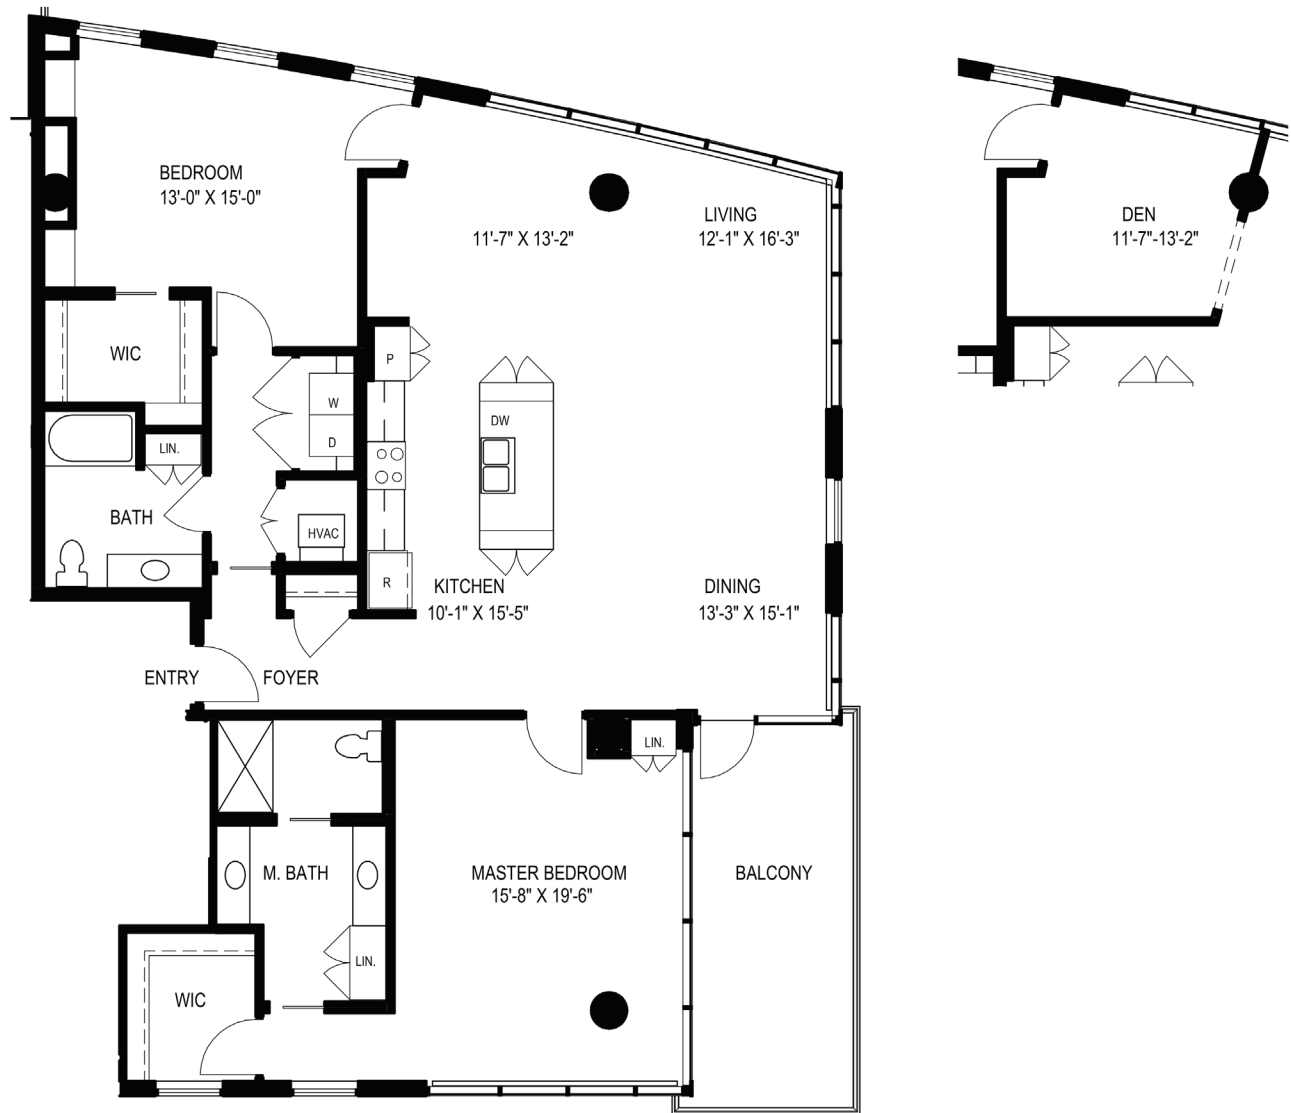

## North Tower Apartment 1,915 square feet\* 2 Bedrooms Plus and 2 Bathrooms

Located on Floors 7-21

\* Not to Scale